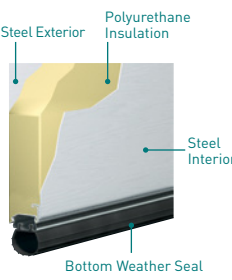

CL3000 Triple-Layer: Steel + Insulation + Steel