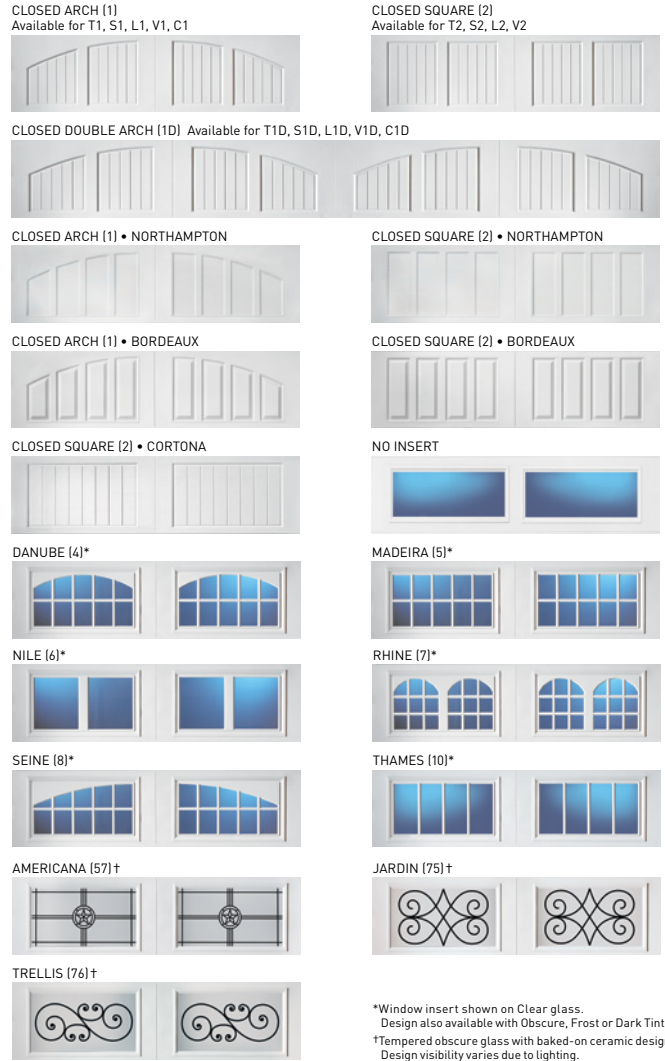

Top Sections